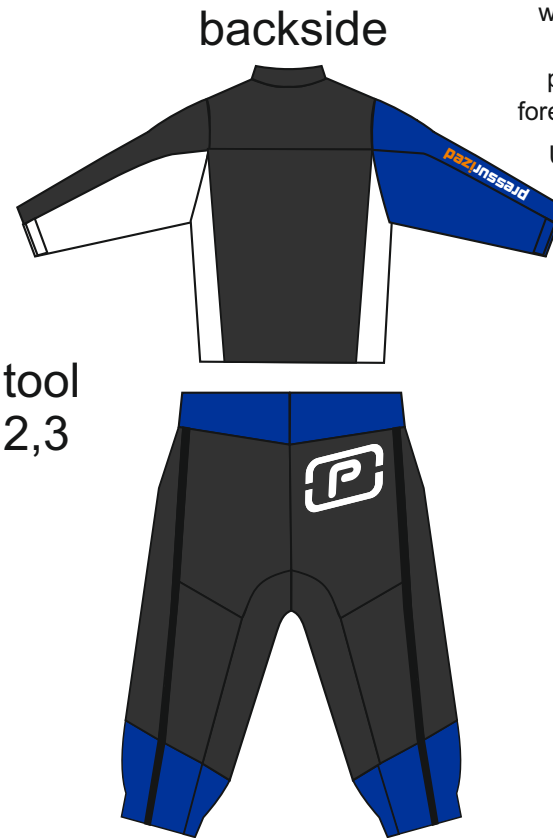

Colors 2025

Tube5

Coloring tool
Colors 1,2,3

Colors „P“ Logo:

Colors 210d:

Colors zippers: