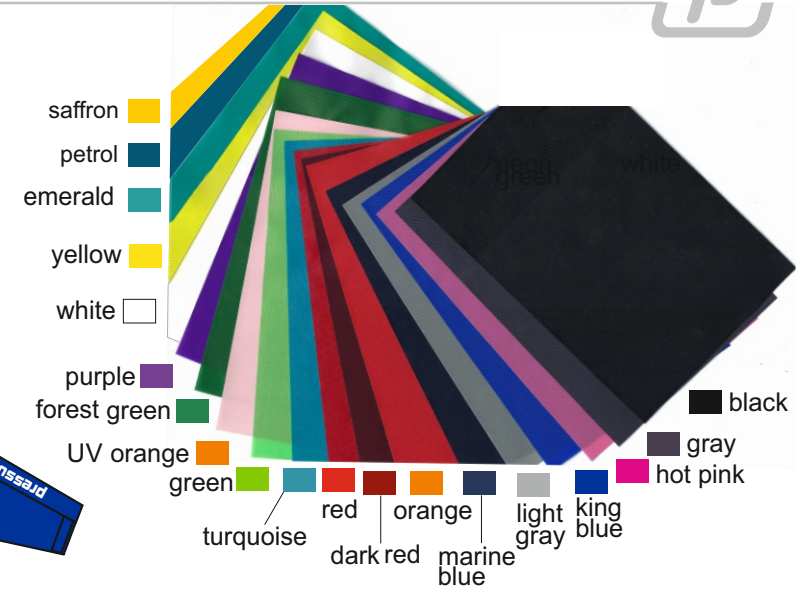

Colors 2025

Tube5

Coloring tool
Colors 1,2,3

Colors „P“ Logo:

Colors 210d:

Colors zippers: