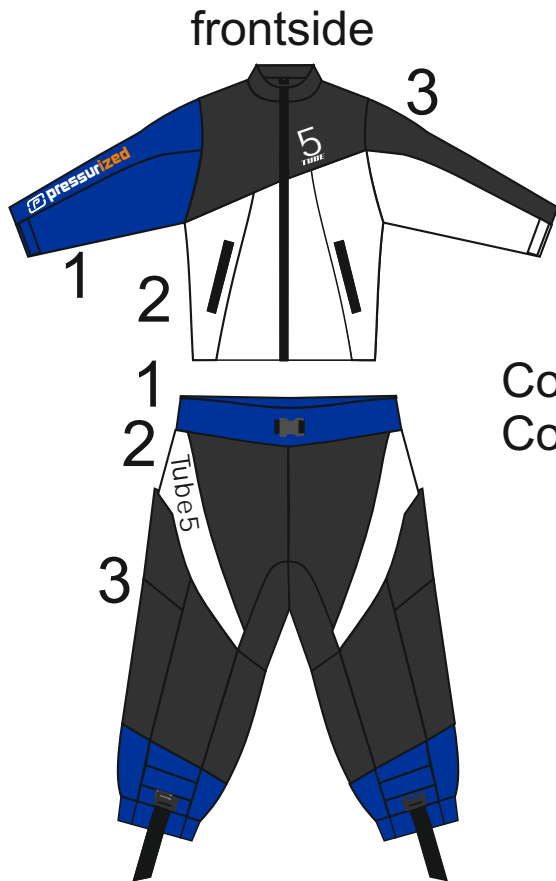

Colors 2025

Tube5

Coloring tool
Colors 1,2,3

Colors „P“ Logo:

Colors 210d:

Colors zippers: